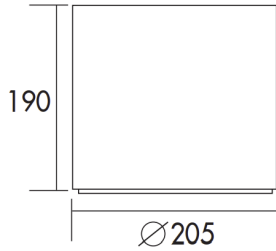

MADO PENDANT LED DOWNLIGHT

EXTRA INFORMATION

DIMENSIONS

PHOTOMETRIC SPECIFICATIONS

LED DOWNLIGHT MADO 240 25W 3000K MATT